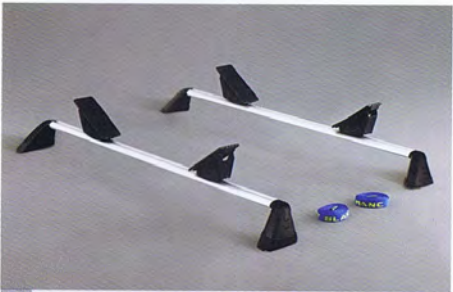

34 Kayak attachment
E361EAG600 W
For 1 kayak.
*Carrier base required.